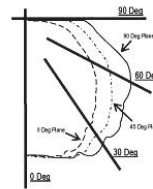

MOUNTING

Vapor Tite Unit available with an stainless steel external hanging bracket. VT Series is watertight and must be drilled and sealed for each surface mounting or chain hanging application.

WARRANTY LISTINGS

- 5-year warranty of all electronics and housing.
- UL Certified for damp and wet location

DIMENSIONS

Fixture Length

T8	T5	T5HO	Length
F32T8	F28T5	F54T5HO	50"

RF	20									
	80%		70%		50%					
RC	70	50	30	10	70	50	30	10	50	30
0	109	109	109	109	107	107	107	107	101	101
1	98	93	89	84	95	91	86	83	86	83
2	89	80	73	67	86	78	72	66	74	69
3	81	70	62	56	78	68	61	55	65	59
4	74	62	53	47	71	60	52	46	57	51
5	67	54	45	39	65	53	45	38	50	43
6	61	48	39	33	59	47	39	33	45	38
7	56	43	35	29	54	42	34	28	40	33
8	52	39	30	25	50	38	30	24	36	29
9	48	35	27	21	46	34	25	21	32	25
10	44	31	24	19	43	31	23	18	30	23