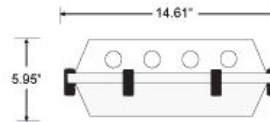

- 5-year warranty of all electronics and housing.
- UL Certified for damp and wet location

DIMENSIONS

Fixture Length

T8	T5	T5HO	Length
F32T8	F28T5	F54T5HO	50"

RF	20									
	80%		70%		50%					
RC	70	50	30	10	70	50	30	10	50	30
0	109	109	109	109	107	107	107	107	101	101
1	98	93	89	84	95	91	86	83	86	83
2	89	80	73	67	86	78	72	66	74	69
3	81	70	62	56	78	68	61	55	65	59
4	74	62	53	47	71	60	52	46	57	51
5	67	54	45	39	65	53	45	38	50	43
6	61	48	39	33	59	47	39	33	45	38
7	56	43	35	29	54	42	34	28	40	33
8	52	39	30	25	50	38	30	24	36	29
9	48	35	27	21	46	34	25	21	32	25
10	44	31	24	19	43	31	23	18	30	23