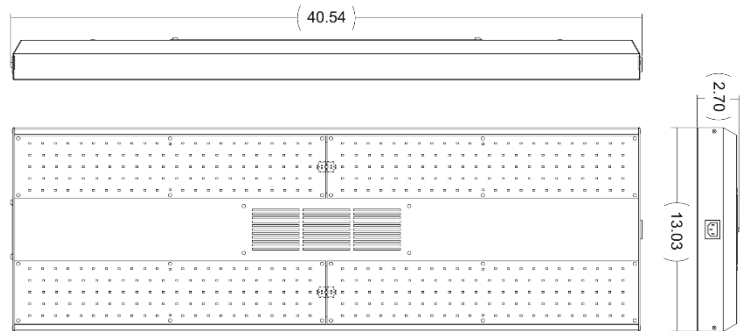

EV-185

200W Grow Light - Veg

FEATURES

- Industry leading performance.
- Standard 1X4 footprint.
- Patented spectrum.
- Natural white light.
- Suitable for CEA use with all crops.
- Controls compatible, 0%-100%.
- Ideally suited for veg applications.
- Architectural white powder coated aluminum housing.
- Made in the USA.
- Easy installation and operation.
- Ships with a 10' cord, NEMA 6-15P plug, and 5-15P adaptor.

ORDERING INFORMATION

Example: EV-185-U-ST-10U

Series	Wattage	Spectrum		Voltage		Options	
		U	Universal	ST	HV	10U	10' cord & plug
EV	185	U	Universal	ST	120-277V 180-528V	10U	10' cord & plug

SPECIFICATIONS

Light Source	LED
Spectra	Patented
Efficacy	2.3 $\mu\text{mol}/\text{J}$
PPF	384 μmol
Input Power	200W MAX (180 TYP)
Input Voltage / Current	120 @1.42A 240 @0.71A 277 @0.62A
L/W/H Weight	40.5 / 13 / 3 / 9lbs
Mounting Height	>12 Inches
Operating Temperature	-40°C - 40°C (-40°F - 104°F)
Thermal Management	Passive convection
	0-10V / PWM / MANUAL PRESET