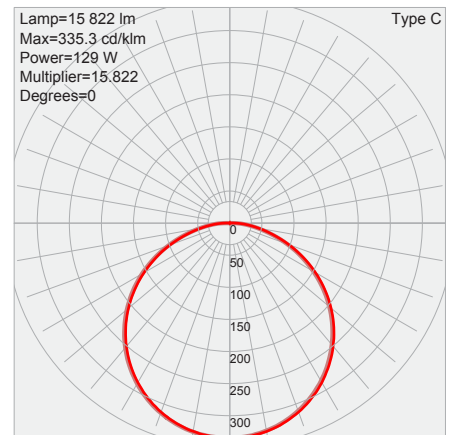

Lighting Data

Lumens: **5450, 8600, 10600, 15800**
 Lumens Per Watt: **Up to 123lm/W**
 Color Correlated Temperature (CCT): **4000K**
 Dimmable: **0-10V**
 Color Rendering Index (CRI): **>70**
 L70: **50000 hours**

Ordering Information

Model										
	Wattage	Voltage	Current	Lumens	Efficacy	CCT	Dimming	Color	Dimensions	Weight
EMPL01-45W	45W	120-277V	0.38A@120V, 0.16A@277V	5450	121 lm/W	4000K	0-10V	Dark Bronze	ø 25.20"C x 2.80"H (Head only) 24.30"L x ø 25.20"C (Luminaire total) ø 4.00"C (Base only)	24.31 lbs
EMPL01-70W	70W	120-277V	0.58A@120V, 0.25A@277V	8600	123 lm/W	4000K	0-10V	Dark Bronze	ø 25.20"C x 2.80"H (Head only) 24.30"L x ø 25.20"C (Luminaire total) ø 4.00"C (Base only)	24.62 lbs
EMPL01-87W	87W	120-277V	0.73A@120V, 0.31A@277V	10600	122 lm/W	4000K	0-10V	Dark Bronze	ø 25.20"C x 2.80"H (Head only) 24.30"L x ø 25.20"C (Luminaire total) ø 4.00"C (Base only)	25.07 lbs
EMPL01-130W	130W	120-277V	1.08A@120V, 0.47A@277V	15800	122 lm/W	4000K	0-10V	Dark Bronze	ø 25.20"C x 2.80"H (Head only) 24.30"L x ø 25.20"C (Luminaire total) ø 4.00"C (Base only)	25.70 lbs

Shipping Information

Model Size	Shipping Dimensions	Shipping Weight	Quantity /Box
45W	29.00"L x 28.00"W x 11.00"D	32.50 lbs	1
70W	29.00"L x 28.00"W x 11.00"D	32.50 lbs	1
87W	29.00"L x 28.00"W x 11.00"D	33.00 lbs	1
130W	29.00"L x 28.00"W x 11.00"D	34.00 lbs	1

Physical Dimensions

All Models 24.30"L x ø 25.20"C (Luminaire total)
 ø 4.00"C (Base only)

Photometric Characteristics

*Example of 130W4000K