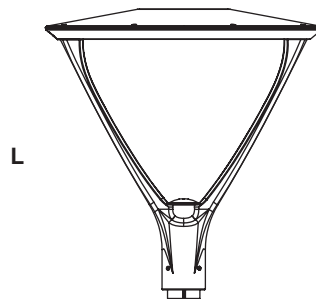

Ordering Information

Model										
	Wattage	Voltage	Current	Lumens	Efficacy	CCT	Dimming	Color	Dimensions	Weight
EMPL01-45W	45W	120-277V	0.38A@120V, 0.16A@277V	5450	121 lm/W	4000K	0-10V	Dark Bronze	ø 25.20"C x 2.80"H (Head only) 24.30"L x ø 25.20"C (Luminaire total) ø 4.00"C (Base only)	24.31 lbs
EMPL01-70W	70W	120-277V	0.58A@120V, 0.25A@277V	8600	123 lm/W	4000K	0-10V	Dark Bronze	ø 25.20"C x 2.80"H (Head only) 24.30"L x ø 25.20"C (Luminaire total) ø 4.00"C (Base only)	24.62 lbs
EMPL01-87W	87W	120-277V	0.73A@120V, 0.31A@277V	10600	122 lm/W	4000K	0-10V	Dark Bronze	ø 25.20"C x 2.80"H (Head only) 24.30"L x ø 25.20"C (Luminaire total) ø 4.00"C (Base only)	25.07 lbs
EMPL01-130W	130W	120-277V	1.08A@120V, 0.47A@277V	15800	122 lm/W	4000K	0-10V	Dark Bronze	ø 25.20"C x 2.80"H (Head only) 24.30"L x ø 25.20"C (Luminaire total) ø 4.00"C (Base only)	25.70 lbs

Shipping Information

Model Size	Shipping Dimensions	Shipping Weight	Quantity /Box
45W	29.00"L x 28.00"W x 11.00"D	32.50 lbs	1
70W	29.00"L x 28.00"W x 11.00"D	32.50 lbs	1
87W	29.00"L x 28.00"W x 11.00"D	33.00 lbs	1
130W	29.00"L x 28.00"W x 11.00"D	34.00 lbs	1

Physical Dimensions

All Models 24.30"L x ø 25.20"C (Luminaire total)
 ø 4.00"C (Base only)

Photometric Characteristics

*Example of 130W4000K