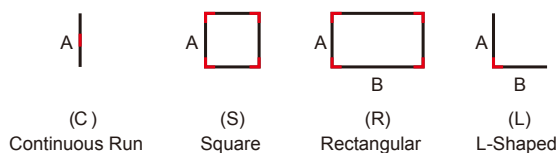

Just to remark the mounting. Don't show in product label.

OPTIONAL ACCESSORIES

Lit Joiner		Mounting & Optional Function	
SJ QuickShip Straight Line Joiner (Optional 40' rolling lens) 	 3.6" x 5.5" x 1.7" SJ Line Joiner	SMK QuickShip Surface Mounting Kits 	
LJ QuickShip Lit "L" Joiner 	 6.6" x 3.8" x 3.8" LJ "L" Joiner	EMI QuickShip Emergency Function (Built-in 8W LED emergency driver and indicator before delivery, only for 4ft and 8ft lengths.)	
		EME QuickShip Emergency Function (Only external 8w or 25w LED emergency driver with standard indicator available and need field-installed.)	

CUSTOM LINE OR SHAPE ORDERING GUIDE

Example: EZEW-S-S08-WH-D10

SHAPE/LENGTH* (CHOOSE 1 & ENTER LENGTH IN FEET)	Finish	0-10V Dim
EZEW-S-C Individual 6ft/ up to 8ft Continuous Run Section (Enter length in product code above, ex. C18) QuickShip	WH QuickShip White	D10 QuickShip 110-277V AC Dims to 10%
EZEW-S-S C18) Square Configuration (Enter side length A, ex. S18) QuickShip	BL QuickShip Black	D01 QuickShip 110-277V AC Dims to 10% Tested Dimmers: Lutron Leviton, P-710, DL.
EZEW-S-R Rectangular Configuration (Enter side lengths A and B, ex. R12/24) QuickShip	CM Make to Order Custom *	D01 Make to Order 110-277V AC Dim to 1%*
EZEW-S-L L-Shaped Configuration (Enter side lengths A and B, ex. L12/24) QuickShip		