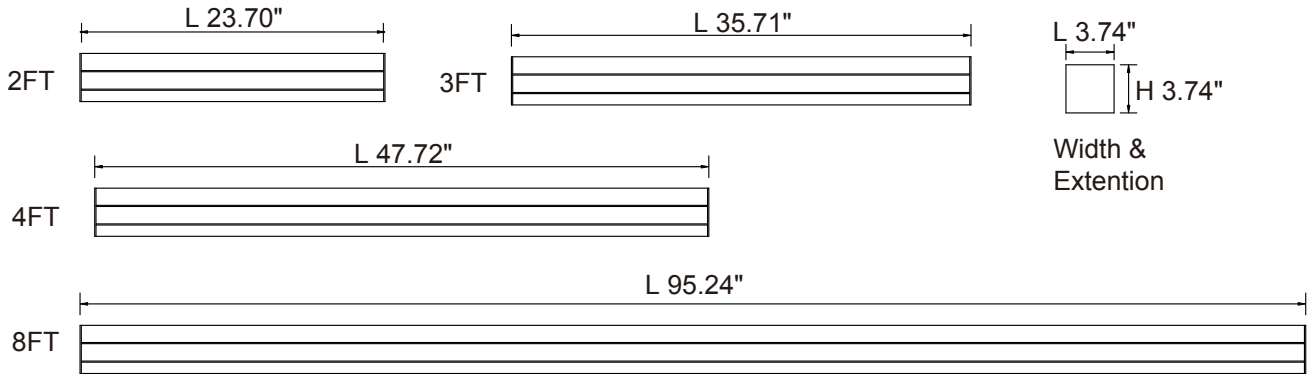

DIMENSIONS

PERFORMANCE

Lens	Length	Wattage Selectable	100%DOWN		CCT Adjustable
			Efficacy	Lumen Output	
Diffuser	2'	20W/15W/10W	1100m/ft	Up to 2200LM	3000K/3500K/4000K
	3'	30W/23W/15W		Up to 3300LM	
	4'	40W/30W/20W		Up to 4400LM	
	8'	80W/60W/40W		Up to 8800LM	
Regressed Lens	2'	20W/15W/10W	900lm/ft	Up to 1800LM	3000K/3500K/4000K
	3'	30W/23W/15W		Up to 2700LM	
	4'	40W/30W/20W		Up to 3600LM	
	8'	80W/60W/40W		Up to 7200LM	

Notes: Lumens are subject to maximum wattage, 4000K with white finish only. Lumen output may vary ± 5% base on different CCT and wattage. Actual wattage may vary ± 5%.