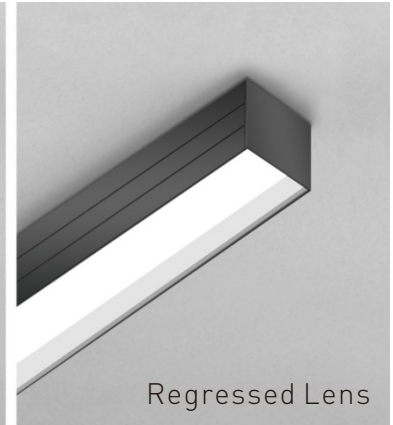

EZE3

Spec-grade Surface Mount | Architectural LED Linear Lighting

EZE3 3.8" surface linear lighting is an integrated lighting solution that compliments the ceiling and entire space while providing comfortable general illumination. It is available in 2ft, 3ft, 4ft and 8ft. THREE mounting options in ONE housing the EZE3 offers numerous linear lighting options that complement our award-winning architectural lighting platform, while providing a consistent aesthetic.

Features:

- Three mounting options in ONE housing - 2', 3', 4' and 8'
- Seamless continuous runs or custom patterns with illuminated corners
- CCT & wattage adjustable, up to 1100lm/ft
- Diffuser and regressed lens options
- Easy maintenance

DIMENSIONS

PERFORMANCE

Lens	Length	Wattage Selectable	100%DOWN		CCT Adjustable
			Efficacy	Lumen Output	
Diffuser	2'	20W/15W/10W	1100m/ft	Up to 2200LM	3000K/3500K/4000K
	3'	30W/23W/15W		Up to 3300LM	
	4'	40W/30W/20W		Up to 4400LM	
	8'	80W/60W/40W		Up to 8800LM	
Regressed Lens	2'	20W/15W/10W	900lm/ft	Up to 1800LM	3000K/3500K/4000K
	3'	30W/23W/15W		Up to 2700LM	
	4'	40W/30W/20W		Up to 3600LM	
	8'	80W/60W/40W		Up to 7200LM	

Notes: Lumens are subject to maximum wattage, 4000K with white finish only. Lumen output may vary ± 5% base on different CCT and wattage. Actual wattage may vary ± 5%.

PRODUCT ORDERING GUIDE

Example: EZE3-4W-WH-40W-D10-80TW-D-DF
 (Surface)